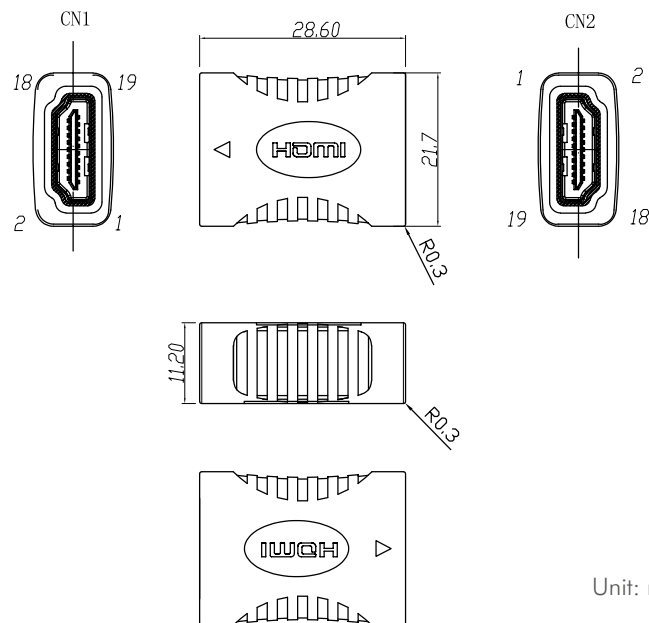

## 4K HDMI™ Adapter Female to Female

Art. No.: AH0006

LogiLink 4K HDMI adapter allows you to extend your 4K HDMI connection by connecting 2 HDMI cables on each end. It is durable with gold-plated connectors and offers stable transmission.

### Features:

- » Connector 1: HDMI-A female
- » Connector 2: HDMI-A female
- » Gold-plated contacts
- » Video resolution up to UHD 4K@60 Hz
- » Transmission of audio, video and ethernet data
- » Color: Black

### Package Information:

- » Packing Dimension: 90 x 60 x 10 mm
- » Packing Weight: 0.01 kg
- » Carton Dimension: 330 x 250 x 310 mm
- » Carton Q'ty: 1000 pcs
- » Carton Weight: 11 kg

\*The specifications and pictures are subject to change without prior notice.  
\*All trade names referenced are the registered trademarks of their respective owners.