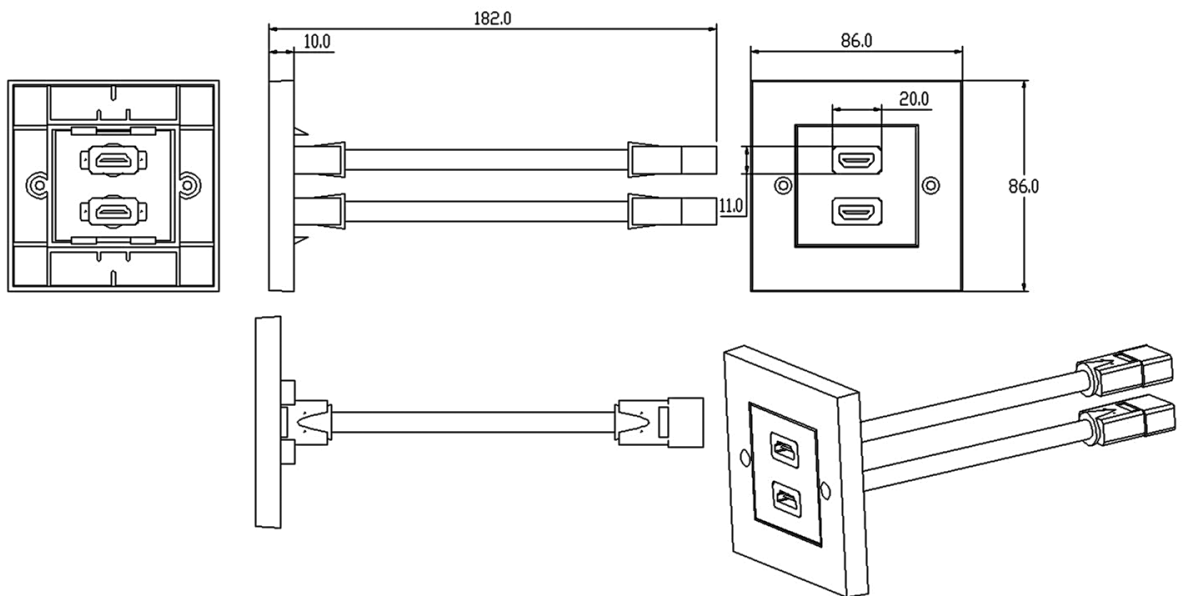

LogiLink®

HDMI™ Wall Plate

Art. No.: AH0014
AH0015

This HDMI™ Wall Plate is designed to fit the standard size for commercial and residential settings. Ideal for custom HDMI™ installation and providing you with a professional looking wall.

Features:

- » HDMI wall plate 86x86 mm
- » Supports HDMI High Speed with Ethernet
- » Gold plated contacts, shielded
- » Color: White

Art-No.	HDMI Port	EAN Code
AH0014	1	4052792008272
AH0015	2	4052792008289

Anwendungsbeispiel | Application example

AH0014

AH0015

Unit:mm

Package Contents:

» 1x HDMI Wall Plate

Package Information:

Art-No.	Packing Dimension	Packing Weight	Carton Dimension	Carton Q'ty	Carton Weight
AH0014	90x60x90 mm	0.06 kg	490x340x210 mm	50 pcs	5.5 kg
AH0015	90x60x90 mm	0.1 kg	490x340x210 mm	50 pcs	6.5 kg