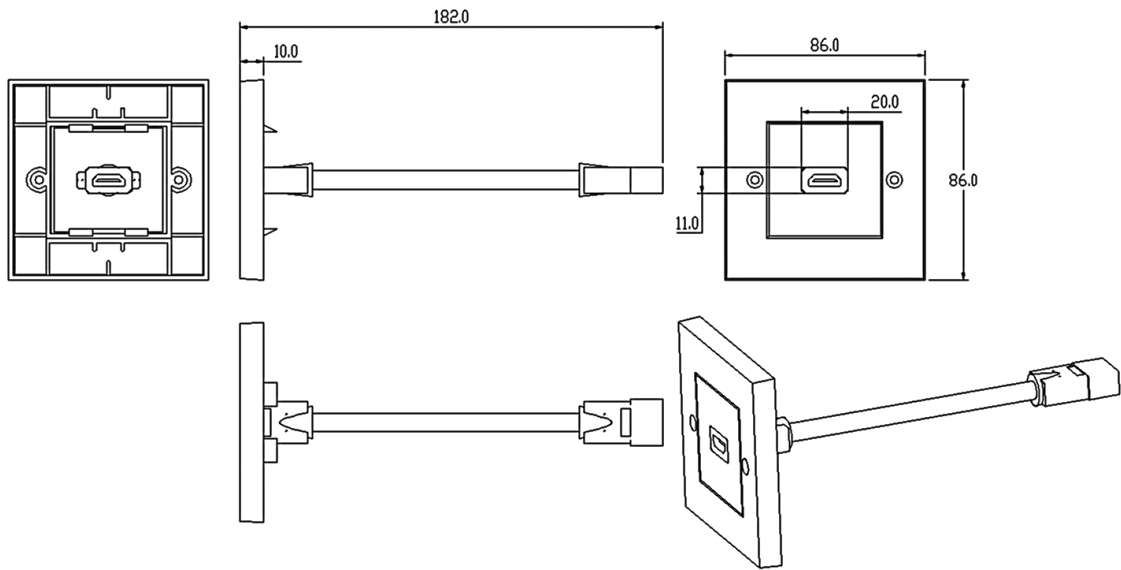

LogiLink®

HDMI™ Wall Plate

Art. No.: AH0014
AH0015

This HDMI™ Wall Plate is designed to fit the standard size for commercial and residential settings. Ideal for custom HDMI™ installation and providing you with a professional looking wall.

Features:

- » HDMI wall plate 86x86 mm
- » Supports HDMI High Speed with Ethernet
- » Gold plated contacts, shielded
- » Color: White

Art-No.	HDMI Port	EAN Code
AH0014	1	4052792008272
AH0015	2	4052792008289

Anwendungsbeispiel | Application example

AH0014

AH0015

Unit:mm

Package Contents:

» 1x HDMI Wall Plate

Package Information:

Art-No.	Packing Dimension	Packing Weight	Carton Dimension	Carton Q'ty	Carton Weight
AH0014	90x60x90 mm	0.06 kg	490x340x210 mm	50 pcs	5.5 kg
AH0015	90x60x90 mm	0.1 kg	490x340x210 mm	50 pcs	6.5 kg