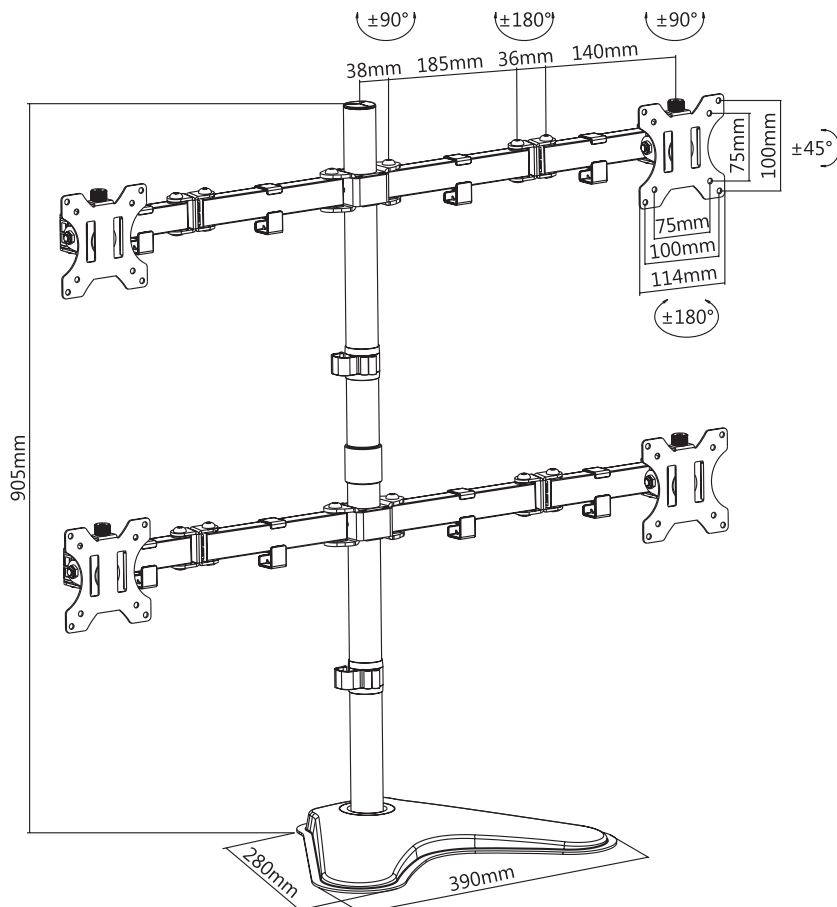

LogiLink®

Quad Monitor Desk Stand for 13"-32" Monitor

Art. No.: BP0046

Features:

- » Super strong mounting brackets: Solid-reinforced Cold Steel, durable product with maximum capacity of 8kg for each arm
- » Maximum arm extension length is 399mm, Tilt capacity: 45°~ -45°, Swivel capacity: 90°~ -90° and Rotation capacity: 180°~ -180°
- » Compatible with VESA 75x75mm, 100x100mm
- » Easy to install
- » Fit for 13-32 inch LCD Monitor

Best
Connectivity

LogiLink®

Quad Monitor Desk Stand for 13"-32" Monitor

Art. No.: BP0046

Specification:

Screen Size	13"-32"
Rated Load	8kg/17.6lbs
VESA	75x75, 100x100
Arm Extend	399mm
Tilt	45° ~ -45°
Swivel	90° ~ -90°
Rotate	180° ~ -180°
Product Size	913 x 280 x 905mm

Package Contents:

- » 1 x Dual Monitor Desk Stand
- » 1 x Screw Package
- » 1 x User Manual

Package Informations:

- » Packing Dimension: 448 x 300 x 110mm
- » Packing Weight: 8.1kg
- » Carton Dimension: 448 x 300 x 110mm
- » Carton Q'ty: 1pcs
- » Carton Weight: 8.1kg