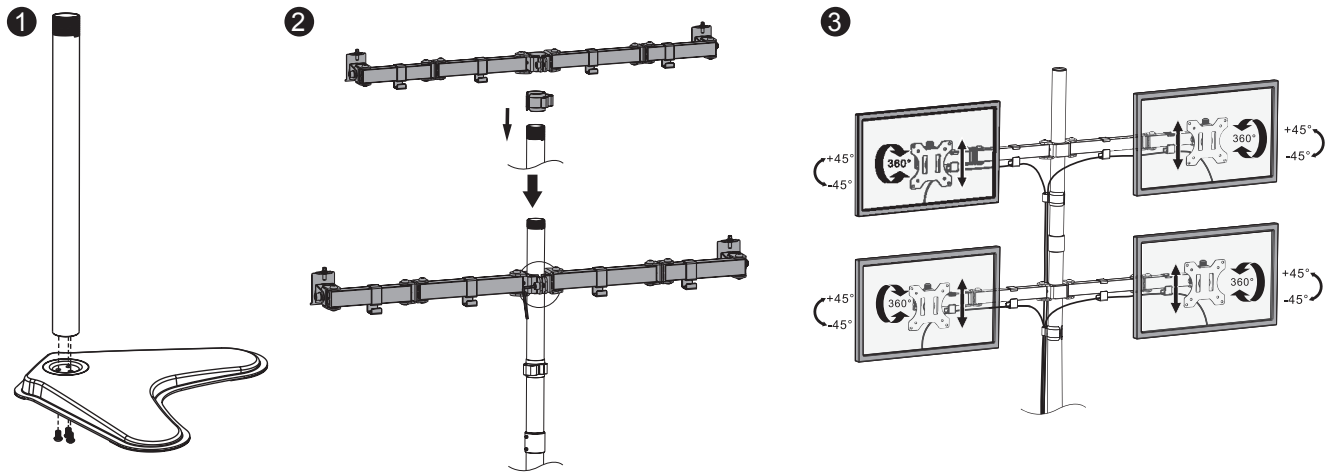

LogiLink®

Quad Monitor Desk Stand for 13"-32" Monitor

Art. No.: BP0046

Features:

- » Super strong mounting brackets: Solid-reinforced Cold Steel, durable product with maximum capacity of 8kg for each arm
- » Maximum arm extension length is 399mm, Tilt capacity: 45°~ -45°, Swivel capacity: 90°~ -90° and Rotation capacity: 180°~ -180°
- » Compatible with VESA 75x75mm, 100x100mm
- » Easy to install
- » Fit for 13-32 inch LCD Monitor

Best
Connectivity

LogiLink®

Quad Monitor Desk Stand for 13"-32" Monitor

Art. No.: BP0046

Specification:

Screen Size	13"-32"
Rated Load	8kg/17.6lbs
VESA	75x75, 100x100
Arm Extend	399mm
Tilt	45° ~ -45°
Swivel	90° ~ -90°
Rotate	180° ~ -180°
Product Size	913 x 280 x 905mm

Package Contents:

- » 1 x Dual Monitor Desk Stand
- » 1 x Screw Package
- » 1 x User Manual

Package Informations:

- » Packing Dimension: 448 x 300 x 110mm
- » Packing Weight: 8.1kg
- » Carton Dimension: 448 x 300 x 110mm
- » Carton Q'ty: 1pcs
- » Carton Weight: 8.1kg