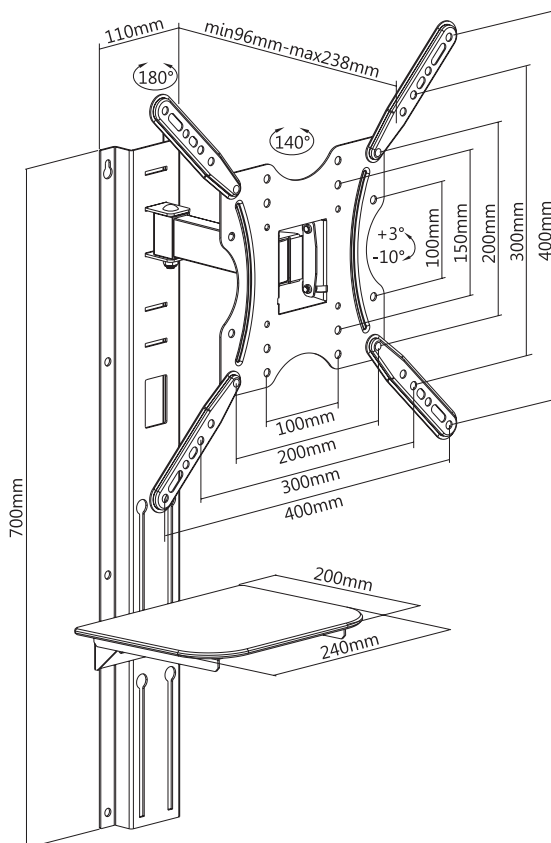

## Full Motion TV Wall Mount with Support Shelf for 32"-55" TV

Art. No.: BP0048

Easy installation with extra Support Shelf, more space to store your gaming console/DVD Player. Compatible with VESA standard max. 400x400mm

### Features:

- » Super strong mounting brackets: Solid-reinforced Cold Steel, durable product with maximum capacity of 30kg
- » 96mm - 238mm Profile from wall with Tilt capacity: 3°~-10° and Swivel capacity: 70°~-70°
- » Compatible with VESA 100x100mm, 200x100mm, 200x200mm, 300x200mm, 300x300mm, 400x200mm, 400x400mm
- » Easy to install
- » Height-adjustable glass shelf design provides more room for DVD player/Gaming console
- » Fit for 32-55 inch LED LCD plasma TV, PC Monitor screens

### Specification:

Screen Size	32"-55"
Rated Load	30kg/66lbs
VESA	100x100, 300x200, 300x300, 400x400, 200x100, 400x200, 200x200
Arm Extend	96-238mm
Tilt	3° ~-10°
Swivel	70°~-70°
Product Size	238 x 431 x 757mm