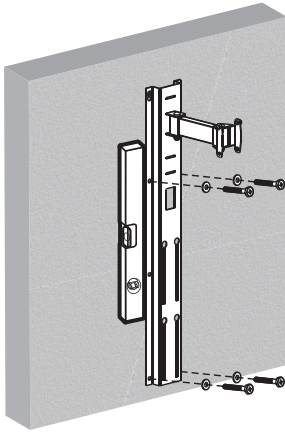

LogiLink®

Full Motion TV Wall Mount with Support Shelf for 32"-55" TV

Art. No.: BP0048

1

2

3

Specification:

Screen Size	32"-55"
Rated Load	30kg/66lbs
VESA	100x100, 300x200, 300x300, 400x400, 200x100, 400x200, 200x200
Arm Extend	96-238mm
Tilt	3° ~-10°
Swivel	70°~-70°
Product Size	238 x 431 x 757mm

Package Contents:

- » 1 x TV Wall Mount
- » 1 x Screw Package
- » 1 x User Manual

Package Informations:

- » Packing Dimension: mm
- » Packing Weight: kg
- » Carton Dimension: mm
- » Carton Q'ty: pcs
- » Carton Weight: kg

* The specifications and pictures are subject to change without notice.
*All trade names referenced are the registered namework of their respective owners.

Made in China

Best Connectivity