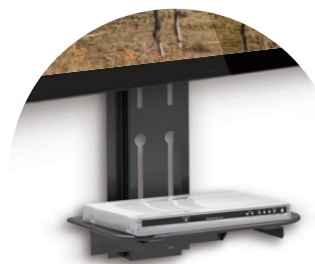

## Full Motion TV Wall Mount with Support Shelf for 32"-55" TV

Art. No.: BP0048

Easy installation with extra Support Shelf, more space to store your gaming console/DVD Player. Compatible with VESA standard max. 400x400mm

### Features:

- » Super strong mounting brackets: Solid-reinforced Cold Steel, durable product with maximum capacity of 30kg
- » 96mm - 238mm Profile from wall with Tilt capacity: 3°~-10° and Swivel capacity: 70°~-70°
- » Compatible with VESA 100x100mm, 200x100mm, 200x200mm, 300x200mm, 300x300mm, 400x200mm, 400x400mm
- » Easy to install
- » Height-adjustable glass shelf design provides more room for DVD player/Gaming console
- » Fit for 32-55 inch LED LCD plasma TV, PC Monitor screens