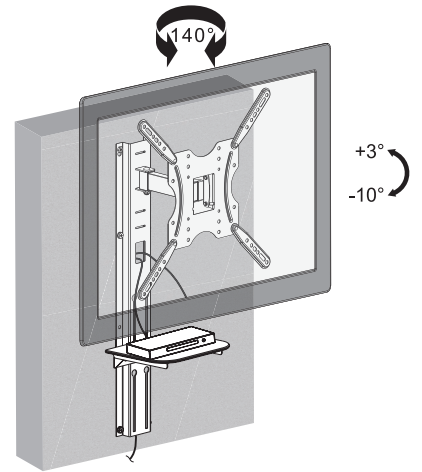

### Features:

- » Super strong mounting brackets: Solid-reinforced Cold Steel, durable product with maximum capacity of 30kg
- » 96mm - 238mm Profile from wall with Tilt capacity: 3°~-10° and Swivel capacity: 70°~-70°
- » Compatible with VESA 100x100mm, 200x100mm, 200x200mm, 300x200mm, 300x300mm, 400x200mm, 400x400mm
- » Easy to install
- » Height-adjustable glass shelf design provides more room for DVD player/Gaming console
- » Fit for 32-55 inch LED LCD plasma TV, PC Monitor screens

## Full Motion TV Wall Mount with Support Shelf for 32"-55" TV

Art. No.: BP0048

1

2

3

### Specification:

Screen Size	32"-55"
Rated Load	30kg/66lbs
VESA	100x100, 300x200, 300x300, 400x400, 200x100, 400x200, 200x200
Arm Extend	96-238mm
Tilt	3° ~-10°
Swivel	70°~-70°
Product Size	238 x 431 x 757mm