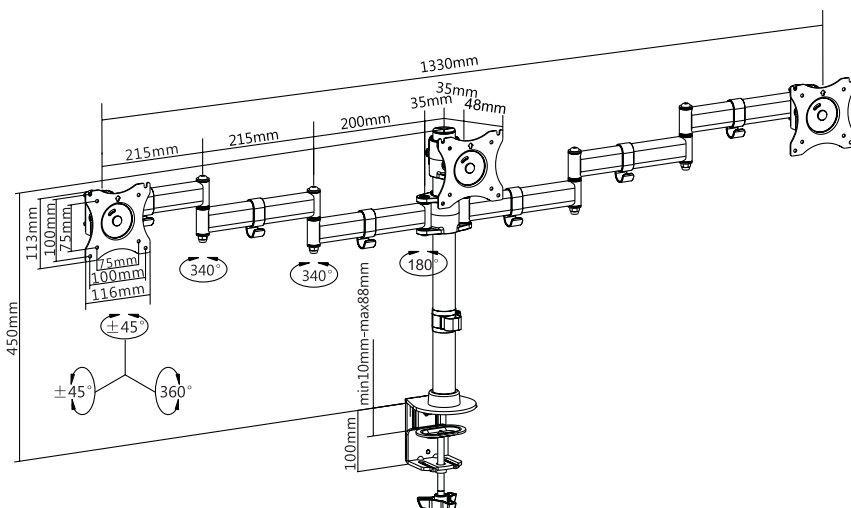

LogiLink®

Triple Monitor Desk Mount for 13–27" Monitor

Art. No.: BP0050

Easy installation and compatible with VESA standard max. 100x100mm.

Features:

- » Super strong mounting brackets: Solid-reinforced Cold Steel, durable product with maximum capacity of 8 kg for each arm
- » Maximum arm extension length is 630 mm, Tilt capacity: 45°~-45°, Swivel capacity: 45°~-45° and Rotation capacity: 180°~-180°
- » Compatible with VESA 75x75 mm, 100x100 mm
- » Clamp and grommet mount included
- » Easy to install with direction indicator
- » Fit for 13-27 inch LCD Monitor

Rotation
360°

360° Rotary VESA plate
for more viewing
experience

Freely adjusting height for an
optimal ergonomic position

*The specifications and pictures are subject to change without prior notice.
*All trade names referenced are the registered trademarks of their respective owners.

4 052792 047981

Made in China

LogiLink®

Triple Monitor Desk Mount for 13–27" Monitor

Art. No.: BP0050

Specification:

Screen Size	13"–27"
Rated Load	8 kg for each arm
VESA	75x75, 100x100
Arm Extend	630 mm
Tilt	-45°–45°
Swivel	-45°–45°
Rotate	-180°–180°
Pole Height	450 mm
Desktop Thickness	10–88 mm
Product Size	144,8x12x55 cm

Package Contents:

- » 1x Triple Monitor Desk Mount
- » 1x Screw Package
- » 1x User Manual

Package Informations:

- » Packing Dimension: 620x300x135 mm
- » Packing Weight: 7,35 kg
- » Carton Dimension: 630x310x285 mm
- » Carton Q'ty: 2 pcs
- » Carton Weight: 15,6 kg