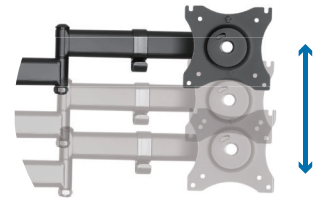

LogiLink®

Triple Monitor Desk Mount for 13–27" Monitor

Art. No.: BP0050

Easy installation and compatible with VESA standard max. 100x100mm.

Features:

- » Super strong mounting brackets: Solid-reinforced Cold Steel, durable product with maximum capacity of 8 kg for each arm
- » Maximum arm extension length is 630 mm, Tilt capacity: 45°~-45°, Swivel capacity: 45°~-45° and Rotation capacity: 180°~-180°
- » Compatible with VESA 75x75 mm, 100x100 mm
- » Clamp and grommet mount included
- » Easy to install with direction indicator
- » Fit for 13-27 inch LCD Monitor

Rotation
360°

360° Rotary VESA plate
for more viewing
experience

Freely adjusting height for an
optimal ergonomic position

*The specifications and pictures are subject to change without prior notice.
*All trade names referenced are the registered trademarks of their respective owners.

4 052792 047981

Made in China

LogiLink®

Triple Monitor Desk Mount for 13–27" Monitor

Art. No.: BP0050

Specification:

Screen Size	13"–27"
Rated Load	8 kg for each arm
VESA	75x75, 100x100
Arm Extend	630 mm
Tilt	-45°–45°
Swivel	-45°–45°
Rotate	-180°–180°
Pole Height	450 mm
Desktop Thickness	10–88 mm
Product Size	144,8x12x55 cm