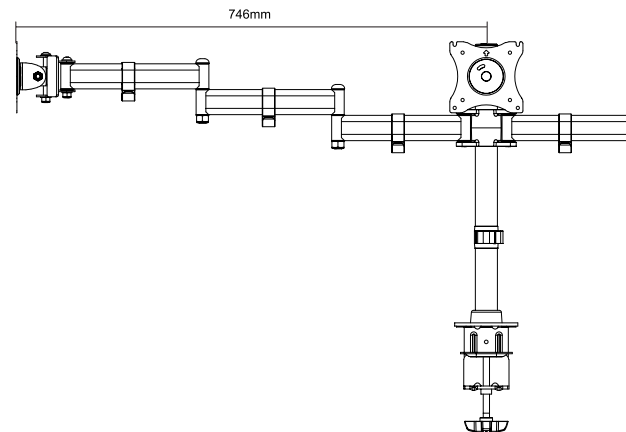

LogiLink®

Triple Monitor Desk Mount for 13–27" Monitor

Art. No.: BP0050

Easy installation and compatible with VESA standard max. 100x100mm.

Features:

- » Super strong mounting brackets: Solid-reinforced Cold Steel, durable product with maximum capacity of 8 kg for each arm
- » Maximum arm extension length is 630 mm, Tilt capacity: 45°~-45°, Swivel capacity: 45°~-45° and Rotation capacity: 180°~-180°
- » Compatible with VESA 75x75 mm, 100x100 mm
- » Clamp and grommet mount included
- » Easy to install with direction indicator
- » Fit for 13-27 inch LCD Monitor

Rotation
360°

360° Rotary VESA plate
for more viewing
experience

Freely adjusting height for an
optimal ergonomic position

*The specifications and pictures are subject to change without prior notice.
*All trade names referenced are the registered trademarks of their respective owners.

4 052792 047981

Made in China

LogiLink®

Triple Monitor Desk Mount for 13–27" Monitor

Art. No.: BP0050

Specification:

Screen Size	13"–27"
Rated Load	8 kg for each arm
VESA	75x75, 100x100
Arm Extend	630 mm
Tilt	-45°–45°
Swivel	-45°–45°
Rotate	-180°–180°
Pole Height	450 mm
Desktop Thickness	10–88 mm
Product Size	144,8x12x55 cm

Package Contents:

- » 1x Triple Monitor Desk Mount
- » 1x Screw Package
- » 1x User Manual

Package Informations:

- » Packing Dimension: 620x300x135 mm
- » Packing Weight: 7,35 kg
- » Carton Dimension: 630x310x285 mm
- » Carton Q'ty: 2 pcs
- » Carton Weight: 15,6 kg