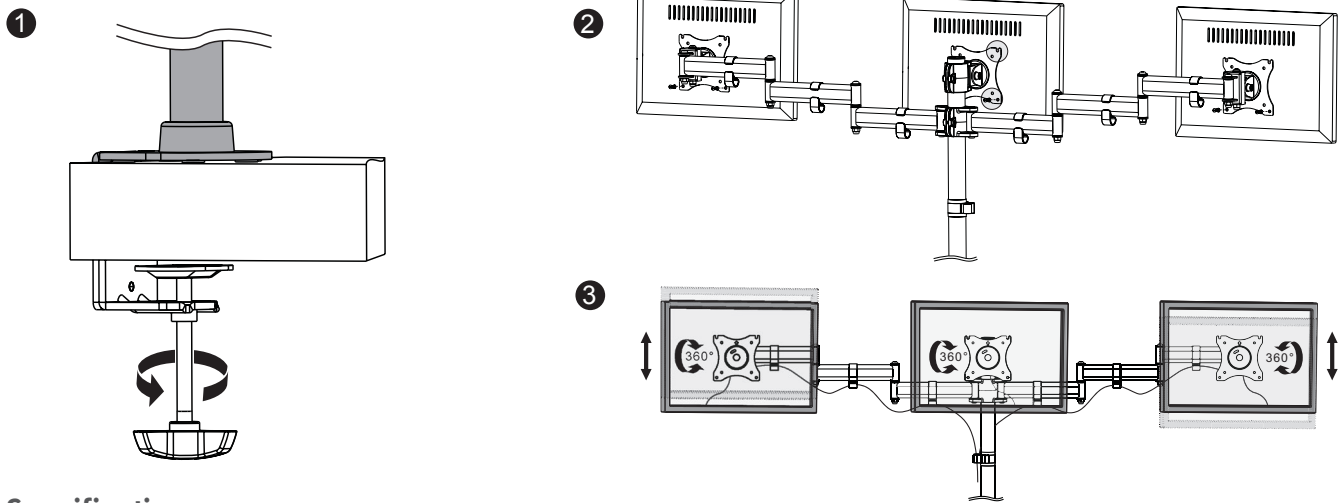

LogiLink®

Triple Monitor Desk Mount for 13–27" Monitor

Art. No.: BP0050

Easy installation and compatible with VESA standard max. 100x100mm.

Features:

- » Super strong mounting brackets: Solid-reinforced Cold Steel, durable product with maximum capacity of 8 kg for each arm
- » Maximum arm extension length is 630 mm, Tilt capacity: 45°~-45°, Swivel capacity: 45°~-45° and Rotation capacity: 180°~-180°
- » Compatible with VESA 75x75 mm, 100x100 mm
- » Clamp and grommet mount included
- » Easy to install with direction indicator
- » Fit for 13-27 inch LCD Monitor

Rotation
360°

360° Rotary VESA plate
for more viewing
experience

Freely adjusting height for an
optimal ergonomic position

*The specifications and pictures are subject to change without prior notice.
*All trade names referenced are the registered trademarks of their respective owners.

4 052792 047981

Made in China

LogiLink®

Triple Monitor Desk Mount for 13–27" Monitor

Art. No.: BP0050

Specification:

Screen Size	13"–27"
Rated Load	8 kg for each arm
VESA	75x75, 100x100
Arm Extend	630 mm
Tilt	-45°–45°
Swivel	-45°–45°
Rotate	-180°–180°
Pole Height	450 mm
Desktop Thickness	10–88 mm
Product Size	144,8x12x55 cm

Package Contents:

- » 1x Triple Monitor Desk Mount
- » 1x Screw Package
- » 1x User Manual

Package Informations:

- » Packing Dimension: 620x300x135 mm
- » Packing Weight: 7,35 kg
- » Carton Dimension: 630x310x285 mm
- » Carton Q'ty: 2 pcs
- » Carton Weight: 15,6 kg