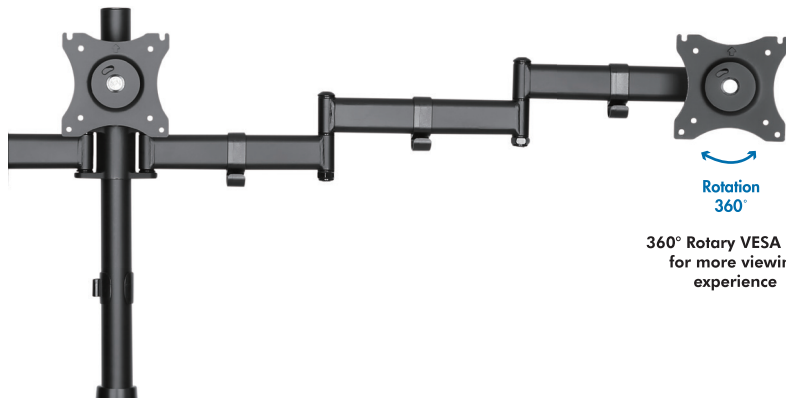

LogiLink®

Triple Monitor Desk Mount for 13–27" Monitor

Art. No.: BP0050

Easy installation and compatible with VESA standard max. 100x100mm.

Features:

- » Super strong mounting brackets: Solid-reinforced Cold Steel, durable product with maximum capacity of 8 kg for each arm
- » Maximum arm extension length is 630 mm, Tilt capacity: 45°~-45°, Swivel capacity: 45°~-45° and Rotation capacity: 180°~-180°
- » Compatible with VESA 75x75 mm, 100x100 mm
- » Clamp and grommet mount included
- » Easy to install with direction indicator
- » Fit for 13-27 inch LCD Monitor

Rotation
360°

360° Rotary VESA plate
for more viewing
experience

Freely adjusting height for an
optimal ergonomic position

*The specifications and pictures are subject to change without prior notice.
*All trade names referenced are the registered trademarks of their respective owners.

4 052792 047981

Made in China

LogiLink®

Triple Monitor Desk Mount for 13–27" Monitor

Art. No.: BP0050

Specification:

Screen Size	13"–27"
Rated Load	8 kg for each arm
VESA	75x75, 100x100
Arm Extend	630 mm
Tilt	-45°–45°
Swivel	-45°–45°
Rotate	-180°–180°
Pole Height	450 mm
Desktop Thickness	10–88 mm
Product Size	144,8x12x55 cm

Package Contents:

- » 1x Triple Monitor Desk Mount
- » 1x Screw Package
- » 1x User Manual

Package Informations:

- » Packing Dimension: 620x300x135 mm
- » Packing Weight: 7,35 kg
- » Carton Dimension: 630x310x285 mm
- » Carton Q'ty: 2 pcs
- » Carton Weight: 15,6 kg