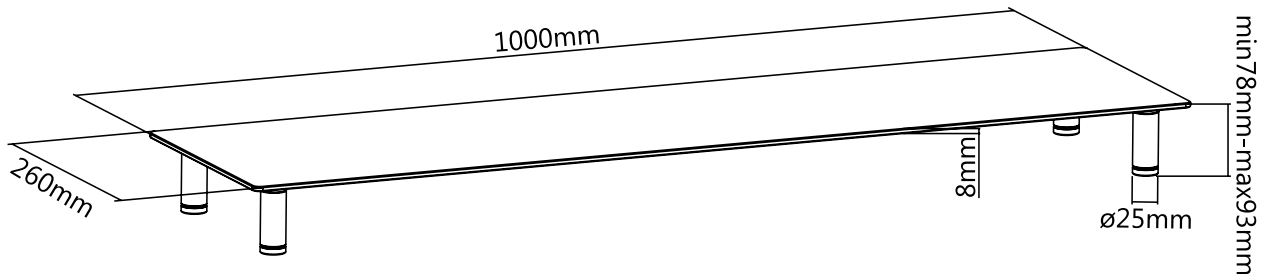

LogiLink®

Tabletop Monitor Riser For Laptop and Monitor

Art. No.: BP0060

Ideal for maximizing the available work area in a cramped workstation.

Features:

- » Durable product with maximum capacity of 20 kg
- » Raise monitor to a more comfortable viewing position
- » Provides storage space for desk items
- » Easy to install
- » Dimension: 1000x260x93 mm, glass thickness: 8 mm

2

Specification:

Screen Size	13"-32"
Rated Load	20 kg
Glass Thickness	8 mm
Height Range	78-93 mm
Product Dimensions	1000x260x93 mm

Package Contents:

- » 1x Tabletop Monitor Riser
- » 1x Screw Package

Package Informations:

- » Packing Dimension: 1045x276x38 mm
- » Packing Weight: 5.72 kg
- » Carton Dimension: 1060x290x135 mm
- » Carton Q'ty: 3 pcs
- » Carton Weight: 18.4 kg

*The specifications and pictures are subject to change without prior notice.
*All trade names referenced are the registered trademarks of their respective owners.