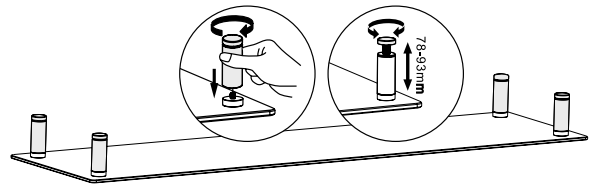

LogiLink®

Tabletop Monitor Riser For Laptop and Monitor

Art. No.: BP0060

Ideal for maximizing the available work area in a cramped workstation.

Features:

- » Durable product with maximum capacity of 20 kg
- » Raise monitor to a more comfortable viewing position
- » Provides storage space for desk items
- » Easy to install
- » Dimension: 1000x260x93 mm, glass thickness: 8 mm

BP0060

4 052792 049039

Made in China

Best Connectivity

LogiLink®

Tabletop Monitor Riser For Laptop and Monitor

Art. No.: BP0060

1

2

Specification:

Screen Size	13"-32"
Rated Load	20 kg
Glass Thickness	8 mm
Height Range	78-93 mm
Product Dimensions	1000x260x93 mm

Package Contents:

- » 1x Tabletop Monitor Riser
- » 1x Screw Package

Package Informations: