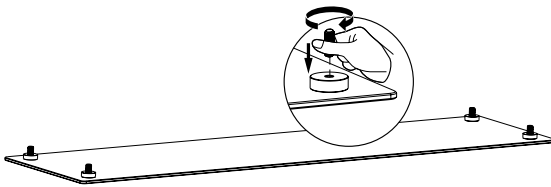

LogiLink®

Tabletop Monitor Riser For Laptop and Monitor

Art. No.: BP0060

Ideal for maximizing the available work area in a cramped workstation.

Features:

- » Durable product with maximum capacity of 20 kg
- » Raise monitor to a more comfortable viewing position
- » Provides storage space for desk items
- » Easy to install
- » Dimension: 1000x260x93 mm, glass thickness: 8 mm

BP0060

4 052792 049039

Made in China

Best Connectivity

LogiLink®

Tabletop Monitor Riser For Laptop and Monitor

Art. No.: BP0060

1

2

Specification:

Screen Size	13"-32"
Rated Load	20 kg
Glass Thickness	8 mm
Height Range	78-93 mm
Product Dimensions	1000x260x93 mm

Package Contents:

- » 1x Tabletop Monitor Riser
- » 1x Screw Package

Package Informations: