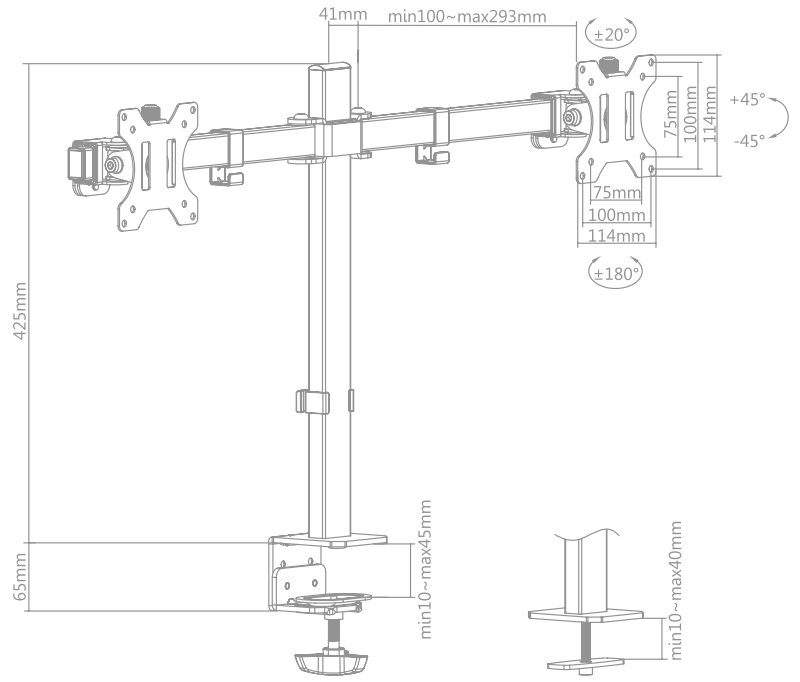

BP0148

Package Contents:

- » 1x Monitor Desk Mount
- » 1x Screw Package
- » 1x User Manual

Package Information:

Art-No.	Packing Dimension	Packing Weight	Carton Dimension	Carton Q'ty	Carton Weight
BP0147	458x125x101 mm	2.62 kg	475x270x335 mm	6 pcs	15.98 kg
BP0148	458x125x101 mm	4.33 kg	475x270x335 mm	6 pcs	26.7 kg

*The specifications and pictures are subject to change without prior notice.
*All trade names referenced are the registered trademarks of their respective owners.