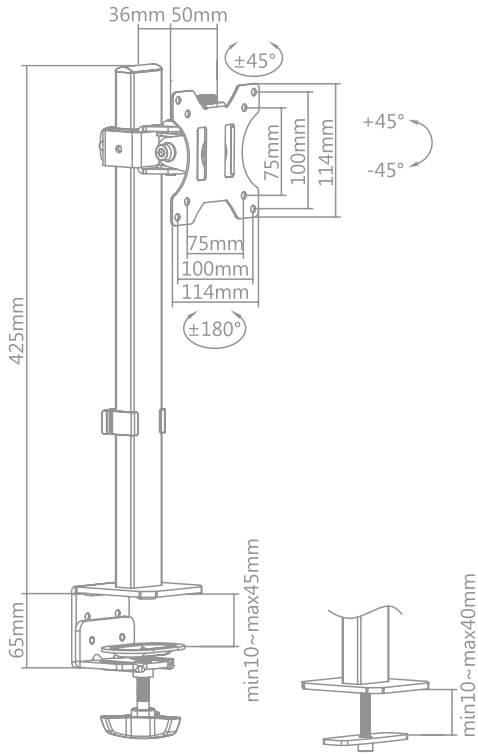

BP0147

Package Contents:

- » 1x Monitor Desk Mount
- » 1x Screw Package
- » 1x User Manual

Package Information:

Art-No.	Packing Dimension	Packing Weight	Carton Dimension	Carton Q'ty	Carton Weight
BP0147	458x125x101 mm	2.62 kg	475x270x335 mm	6 pcs	15.98 kg
BP0148	458x125x101 mm	4.33 kg	475x270x335 mm	6 pcs	26.7 kg

*The specifications and pictures are subject to change without prior notice.
*All trade names referenced are the registered trademarks of their respective owners.