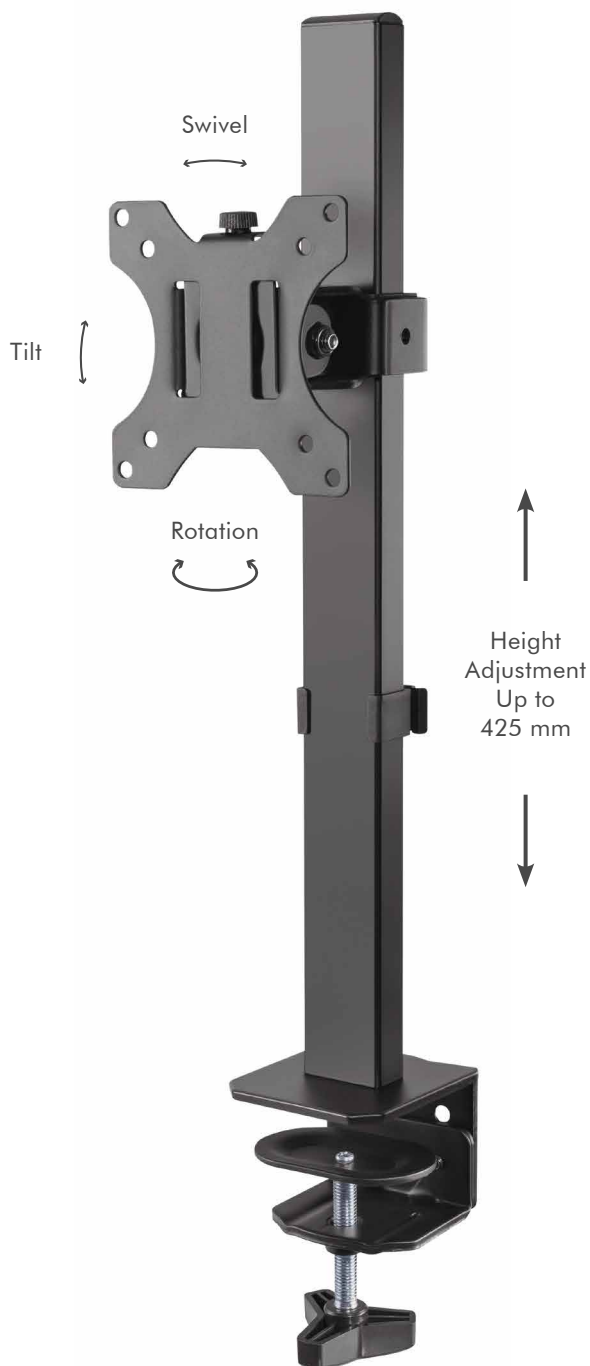

LogiLink®

Monitor Desk Mount for Sit-Stand Workstations

Art. No.: BP0147
BP0148

The Perfect Companion for Sit-stand Workstations

Constructed of high quality steel, the sleek and elegant appearance well with any environment. Features a simple height adjustment for comfortable viewing angles; integrated cable management to keep cords clean and organized. Great for giving you a whole new dimension to your workstation.

Frees up your desktop, easily take the strain off of your neck and create better posture to increase work productivity.

Smooth & Flexible Adjustment

Offers exceptional range of motion to effortlessly rotation, swivel, tilt and height adjustment to your desired position.

Sleek Modern Design

The simple, slim design of the mount makes for organized cable management, keeping your desk looking clean and tidy.

Durable & Steady Construction

The high-quality mount ensures durability and stability; ideal for keeping your device safe.

Specifications:

BP0147 for single monitor

BP0148 for dual monitors

	17"-32" Flat Monitors	17"-27" Flat Monitors
Screen Size	17"-32" Flat Monitors	17"-27" Flat Monitors
Weight Capacity	8 kg	7 kg per each screen
VESA Plate Compatible	75x75, 100x100 mm	75x75, 100x100 mm
Height Adjustment	Up to 425 mm	Up to 425 mm
Tilt	-45°-45°	-45°-45°
Swivel	-45°-45°	-20°-20°
Rotation	360°	360°
Materials	Plastic, Steel	Plastic, Steel
Clamp Thickness	Clamp: 10-45 mm, Grommet: 10-40 mm	Clamp: 10-45 mm, Grommet: 10-40 mm
Color	Black	Black
Dimensions	114x130x514 mm	782x116x514 mm
EAN Code	4052792063158	4052792063165