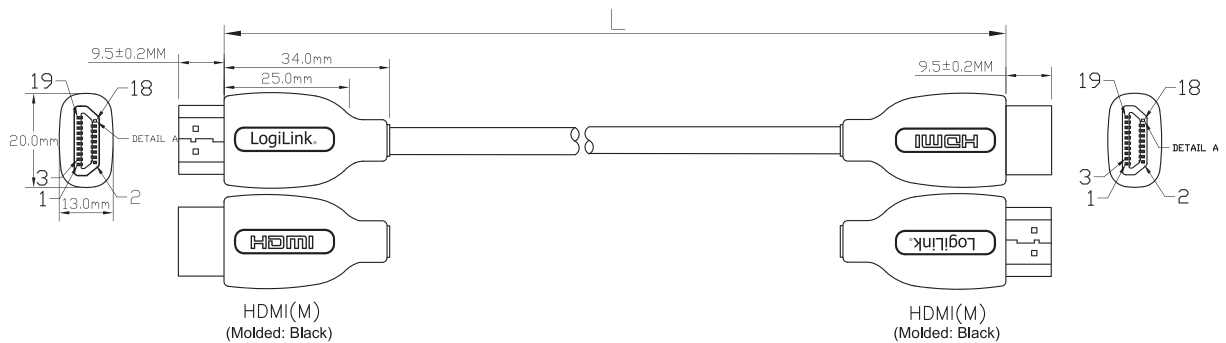

Features:

- » Connector 1: HDMI (Type A) 19-pin male
- » Connector 2: HDMI (Type A) 19-pin male
- » Gold plated contacts
- » Transmission of audio, video and ethernet data
- » Standard: High Speed with Ethernet 480i, 480p, 720p, 1080i, 1080p, 1440p, 2160p
- » Max Data Transfer: Type A: 8.16 Gbit/s
- » Color: Black

Art-No.	Cable Length	EAN Code
CH0076	0.2m	4052792040555
CH0035	1m	4052792008081
CH0036	1.5m	4052792008098
CH0037	2m	4052792008104
CH0038	3m	4052792008111
CH0039	5m	4052792008128
CH0045	7.5m	4052792044911
CH0053	10m	4052792000818
CH0054	15m	4052792000825
CH0055	20m	4052792000832

RoHS
compliant

* The specifications and pictures are subject to change without notice.

*All trade names referenced are the registered namework of their respective owners.

Made in China

Best Connectivity

LogiLink®

HDMI High Speed with Ethernet Cable

Art. No.: CH0035
 CH0036
 CH0037
 CH0038
 CH0039

CH0045
 CH0053
 CH0054
 CH0055
 CH0076

Package Content:

» 1 x High Speed HDMI Cable

Package Information:

Art-No.	Packing Dimension	Packing Weight	Carton Dimension	Carton Q'ty	Carton Weight
CH0035	100 x 200 x 6mm	0.057kg	440 x 330 x 220mm	200pcs	12.1kg
CH0036	180 x 230 x 6mm	0.072kg	450 x 340 x 280mm	200pcs	15.1kg
CH0037	180 x 230 x 6mm	0.088kg	450 x 340 x 280mm	150pcs	14kg
CH0038	180 x 230 x 6mm	0.120kg	440 x 330 x 220mm	100pcs	12.8kg
CH0039	300 x 420 x 6mm	0.199kg	455 x 330 x 180mm	80pcs	16.7kg
CH0045	190 x 300 x 6mm	0.440kg	440 x 330 x 220mm	20pcs	9.5kg
CH0053	280 x 360 x 6mm	0.550kg	450 x 340 x 280mm	20pcs	12kg
CH0054	280 x 360 x 6mm	1.170kg	440 x 330 x 220mm	10pcs	12.4kg
CH0055	280 x 360 x 6mm	2kg	440 x 330 x 220mm	5pcs	11kg
CH0076	100 x 200 x 6mm	0.025kg	450 x 340 x 280mm	500pcs	16.2kg