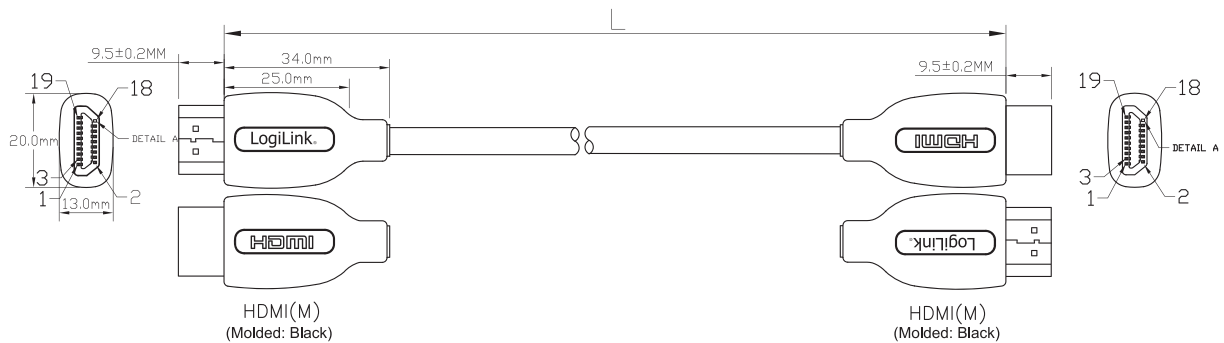

Package Content:

» 1 x High Speed HDMI Cable

Package Information:

Art-No.	Packing Dimension	Packing Weight	Carton Dimension	Carton Q'ty	Carton Weight
CH0035	100 x 200 x 6mm	0.057kg	440 x 330 x 220mm	200pcs	12.1kg
CH0036	180 x 230 x 6mm	0.072kg	450 x 340 x 280mm	200pcs	15.1kg
CH0037	180 x 230 x 6mm	0.088kg	450 x 340 x 280mm	150pcs	14kg
CH0038	180 x 230 x 6mm	0.120kg	440 x 330 x 220mm	100pcs	12.8kg
CH0039	300 x 420 x 6mm	0.199kg	455 x 330 x 180mm	80pcs	16.7kg
CH0045	190 x 300 x 6mm	0.440kg	440 x 330 x 220mm	20pcs	9.5kg
CH0053	280 x 360 x 6mm	0.550kg	450 x 340 x 280mm	20pcs	12kg
CH0054	280 x 360 x 6mm	1.170kg	440 x 330 x 220mm	10pcs	12.4kg
CH0055	280 x 360 x 6mm	2kg	440 x 330 x 220mm	5pcs	11kg
CH0076	100 x 200 x 6mm	0.025kg	450 x 340 x 280mm	500pcs	16.2kg

RoHS
compliant

* The specifications and pictures are subject to change without notice.

*All trade names referenced are the registered namework of their respective owners.

Made in China