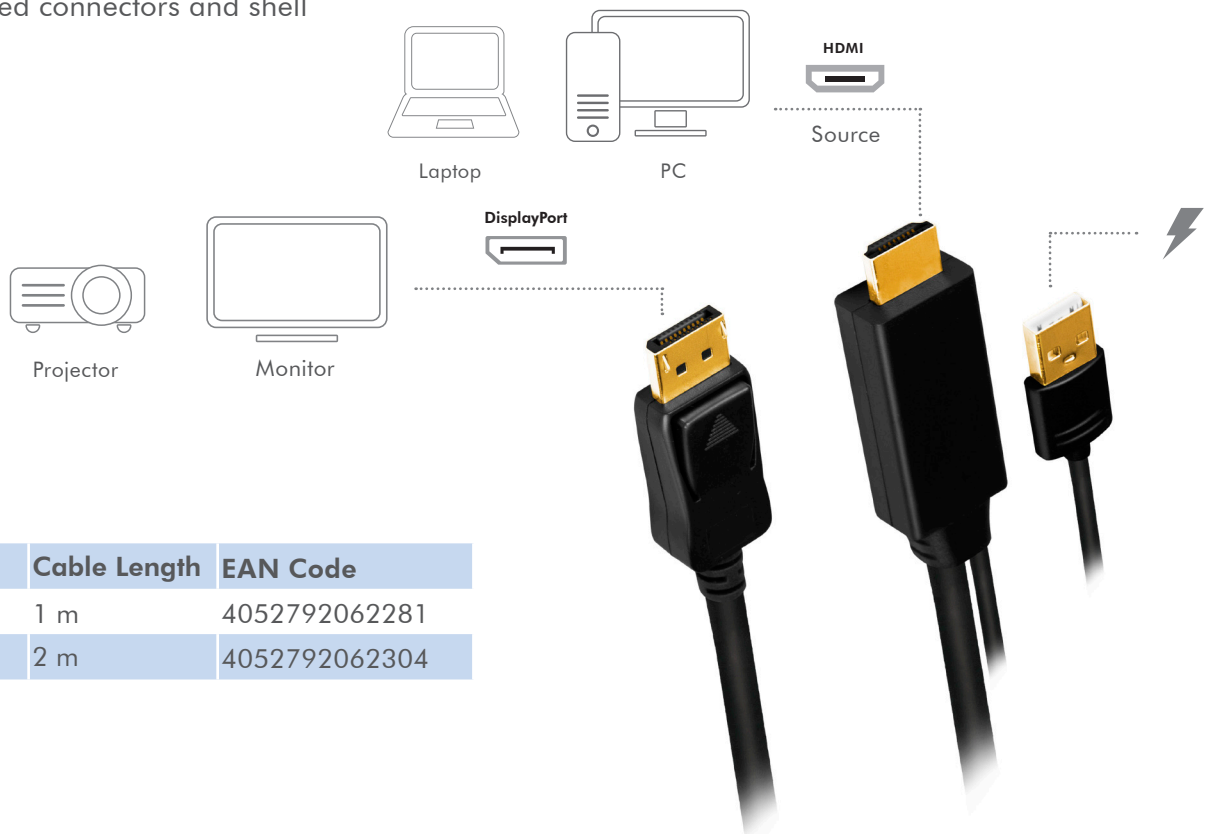

LogiLink®

Active HDMI™ to DisplayPort™ Cable with USB Power Cable

Art. No.: CH0090
CH0091

This Active HDMI to DisplayPort Cable transmits Ultra HD 4K video and audio signal from an HDMI enabled video sources, such as laptop, PC, video game console, Blu-ray player to a DisplayPort equipped monitor or projector. The USB Power Cable on the HDMI connector side is used to power the signal converter/amplifier and can be connected via a free USB port on your computer or a USB wall charger.

Features:

- » Transmits high-definition video and audio signal from your HDMI devices to a DisplayPort monitor for video streaming or gaming
- » Compliant to DP1.2 input, video and audio
- » Compliant to High Speed HDMI cables with Ethernet specification output
- » Supports video resolutions up to Ultra HD 4K@30 Hz
- » Supports bandwidth up to 10.8 Gbps
- » USB power cable on the HDMI supports max. 5 V/500 mA
- » Connect "HDMI Out" to "DP In" ports when using devices, as this cable is not bidirectional
- » No software or driver installation needed
- » With gold plated connectors and shell
- » Color: Black

Made in China

LogiLink®

Active HDMI™ to DisplayPort™ Cable with USB Power Cable

Art. No.: CH0090
CH0091

Package Content:

» 1x Active HDMI to DisplayPort Cable with USB Power Cable

Package Information:

Art-No.	Packing Dimension	Packing Weight	Carton Dimension	Carton Q'ty	Carton Weight
CH0090	235x257x15 mm	0.1 kg	420x380x220 mm	50 pcs	5.3 kg
CH0091	235x257x18 mm	0.14 kg	500x270x520 mm	50 pcs	8.1 kg