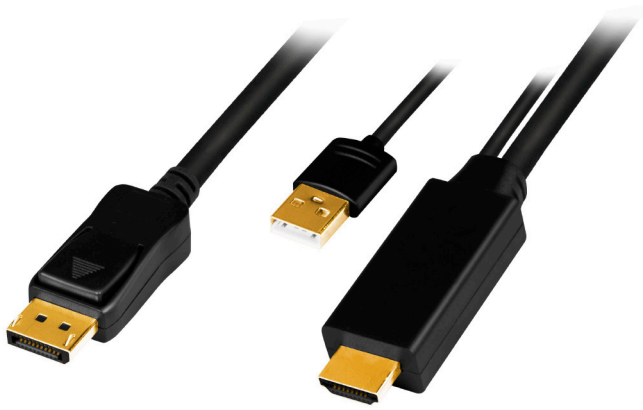

LogiLink®

Active HDMI™ to DisplayPort™ Cable with USB Power Cable

Art. No.: CH0090
CH0091

This Active HDMI to DisplayPort Cable transmits Ultra HD 4K video and audio signal from an HDMI enabled video sources, such as laptop, PC, video game console, Blu-ray player to a DisplayPort equipped monitor or projector. The USB Power Cable on the HDMI connector side is used to power the signal converter/amplifier and can be connected via a free USB port on your computer or a USB wall charger.

Features:

- » Transmits high-definition video and audio signal from your HDMI devices to a DisplayPort monitor for video streaming or gaming
- » Compliant to DP1.2 input, video and audio
- » Compliant to High Speed HDMI cables with Ethernet specification output
- » Supports video resolutions up to Ultra HD 4K@30 Hz
- » Supports bandwidth up to 10.8 Gbps
- » USB power cable on the HDMI supports max. 5 V/500 mA
- » Connect "HDMI Out" to "DP In" ports when using devices, as this cable is not bidirectional
- » No software or driver installation needed
- » With gold plated connectors and shell
- » Color: Black

Art-No.	Cable Length	EAN Code
CH0090	1 m	4052792062281
CH0091	2 m	4052792062304

*The specifications and pictures are subject to change without prior notice.
*All trade names referenced are the registered trademarks of their respective owners.

Made in China

LogiLink®

Active HDMI™ to DisplayPort™ Cable with USB Power Cable

Art. No.: CH0090
CH0091

Package Content:

» 1x Active HDMI to DisplayPort Cable with USB Power Cable

Package Information:

Art-No.	Packing Dimension	Packing Weight	Carton Dimension	Carton Q'ty	Carton Weight
CH0090	235x257x15 mm	0.1 kg	420x380x220 mm	50 pcs	5.3 kg
CH0091	235x257x18 mm	0.14 kg	500x270x520 mm	50 pcs	8.1 kg