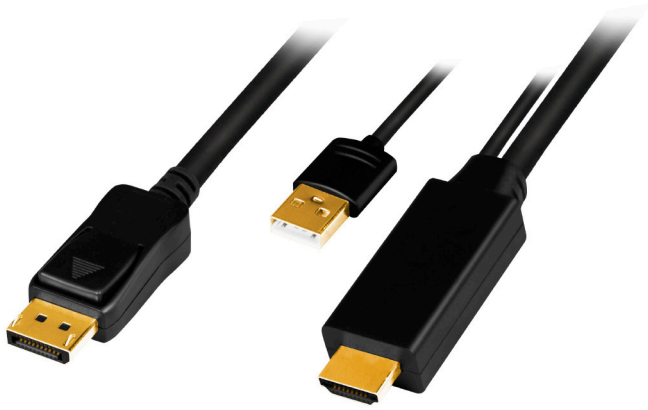

LogiLink®

Active HDMI™ to DisplayPort™ Cable with USB Power Cable

Art. No.: CH0090
CH0091

This Active HDMI to DisplayPort Cable transmits Ultra HD 4K video and audio signal from an HDMI enabled video sources, such as laptop, PC, video game console, Blu-ray player to a DisplayPort equipped monitor or projector. The USB Power Cable on the HDMI connector side is used to power the signal converter/amplifier and can be connected via a free USB port on your computer or a USB wall charger.

Features:

- » Transmits high-definition video and audio signal from your HDMI devices to a DisplayPort monitor for video streaming or gaming
- » Compliant to DP1.2 input, video and audio
- » Compliant to High Speed HDMI cables with Ethernet specification output
- » Supports video resolutions up to Ultra HD 4K@30 Hz
- » Supports bandwidth up to 10.8 Gbps
- » USB power cable on the HDMI supports max. 5 V/500 mA
- » Connect "HDMI Out" to "DP In" ports when using devices, as this cable is not bidirectional
- » No software or driver installation needed
- » With gold plated connectors and shell
- » Color: Black