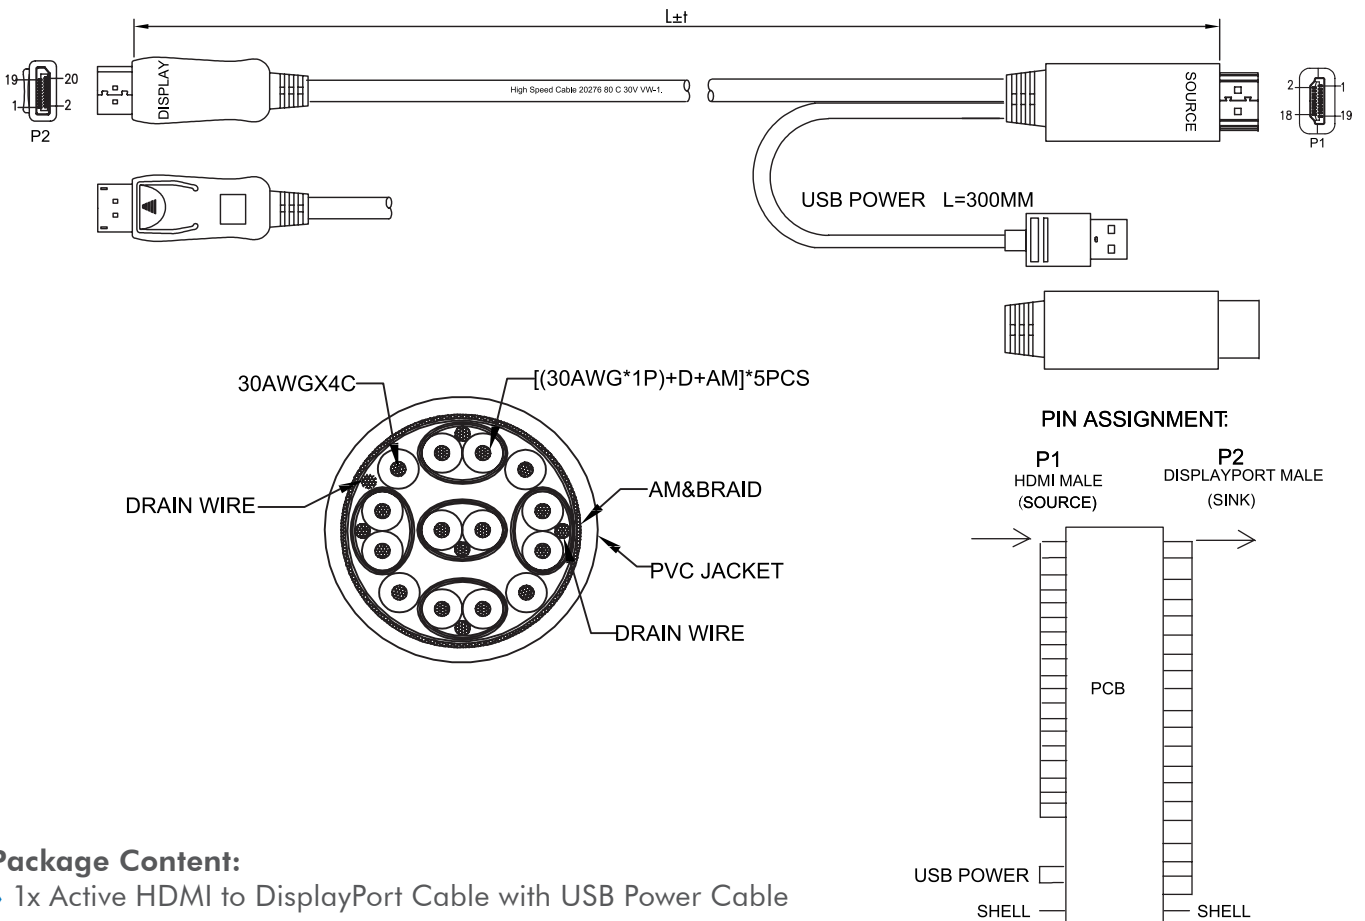

Art-No.	Cable Length	EAN Code
CH0090	1 m	4052792062281
CH0091	2 m	4052792062304

*The specifications and pictures are subject to change without prior notice.
*All trade names referenced are the registered trademarks of their respective owners.

Made in China

LogiLink®

Active HDMI™ to DisplayPort™ Cable with USB Power Cable

Art. No.: CH0090
CH0091

Package Content:

» 1x Active HDMI to DisplayPort Cable with USB Power Cable

Package Information:

Art-No.	Packing Dimension	Packing Weight	Carton Dimension	Carton Q'ty	Carton Weight
CH0090	235x257x15 mm	0.1 kg	420x380x220 mm	50 pcs	5.3 kg
CH0091	235x257x18 mm	0.14 kg	500x270x520 mm	50 pcs	8.1 kg