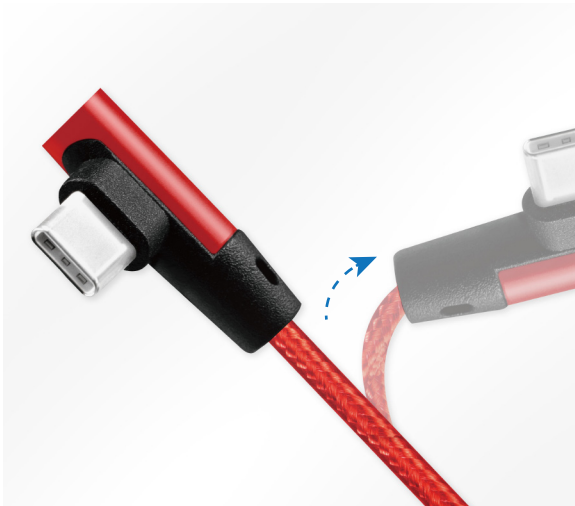

LogiLink®

USB-C™ Sync and Charging Cable with Angled Plug

USB-A male to USB-C™ male

Art. No.: CU0145
CU0146

Premium Quality Flexible Cotton Braided Cable

Premium braid material ensure maximum durability and flexibility.