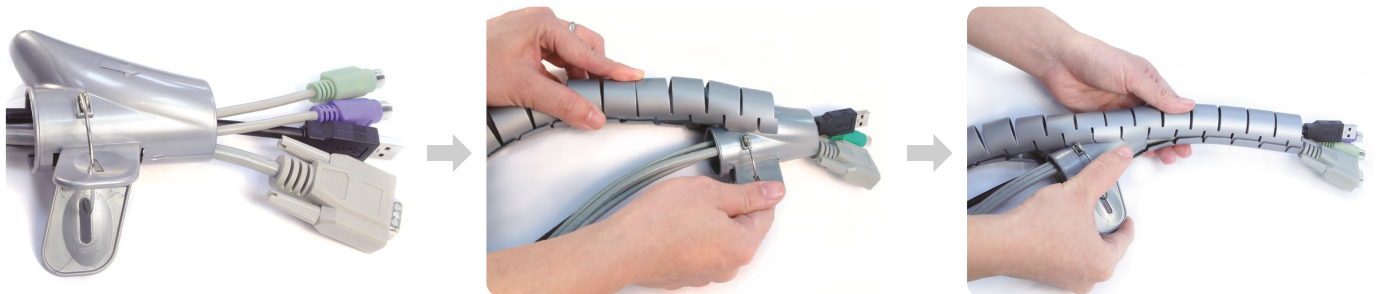

LogiLink®

Spiral Cable Sleeve with Tool

Ø25 x 2500 mm

Art. No.: KAB0013

With this cable sleeve, there is no more unsightly mess of tangled cables! Our quality cable management coiled sleeve can easily manage all kinds of cords, cables and wires in your home and office keeping things well-organized and out of sight.

Features:

- » Flexible spiral coiled tube for clean storage
- » Made from durable polyethylene
- » Comes with a cable installation tool for quick installation
- » Length 2.5 meters, diameter 25 mm, can be cut to the desired size
- » Easy to use: you just need to clamp the cables with the guide tool, insert the guide tool into the cable tidy tube, then slowly pull it down
- » The cord wrap prevents pets from biting cables and children pulling cables
- » Perfect for bundling the cables of computers, PCs, TVs, Hi-Fi systems etc. in the office and home
- » Color: Grey

Package Contents:

- » 1 x Spiral Cable Sleeve with Tool
- » 1 x Installation Tool

Package Information:

- » Packing Dimension: 270 x 330 x 75 mm
- » Packing Weight: 0.42 kg
- » Carton Dimension: 540 x 285 x 370 mm
- » Carton Q'ty: 10 pcs
- » Carton Weight: 5 kg