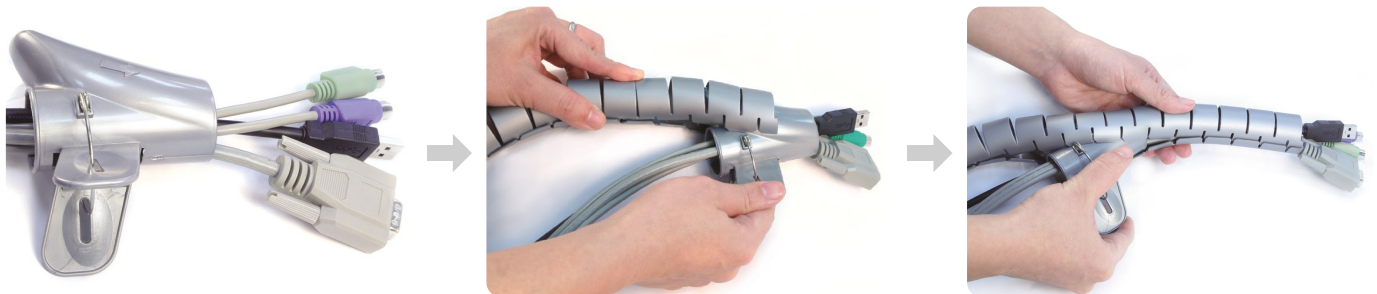

*The specifications and pictures are subject to change without prior notice.
*All trade names referenced are the registered trademarks of their respective owners.

KAB0014

4 052792 000726

Made in China