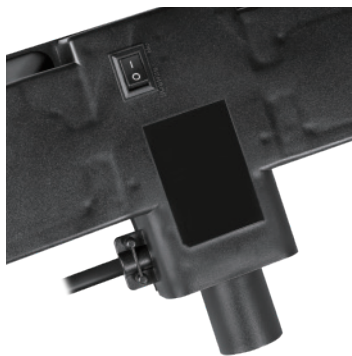

LPS226

4 052792 044300

Made in China

RoHS
compliant

Best Connectivity

LogiLink®

Outdoor 2-Way Socket with Day/Night Sensor

Art. No.: LPS226

Package Contents:

- » 1 x Outdoor 2-Way Socket with Day/Night Sensor
- » 1 x Ground Spike
- » 1 x User Manual

Package Information:

- » Packing Dimension: 220 x 280 x 100mm
- » Packing Weight: 0.93kg
- » Carton Dimension: 510 x 446 x 285mm
- » Carton Q'ty: 10pcs
- » Carton Weight: 9.91kg