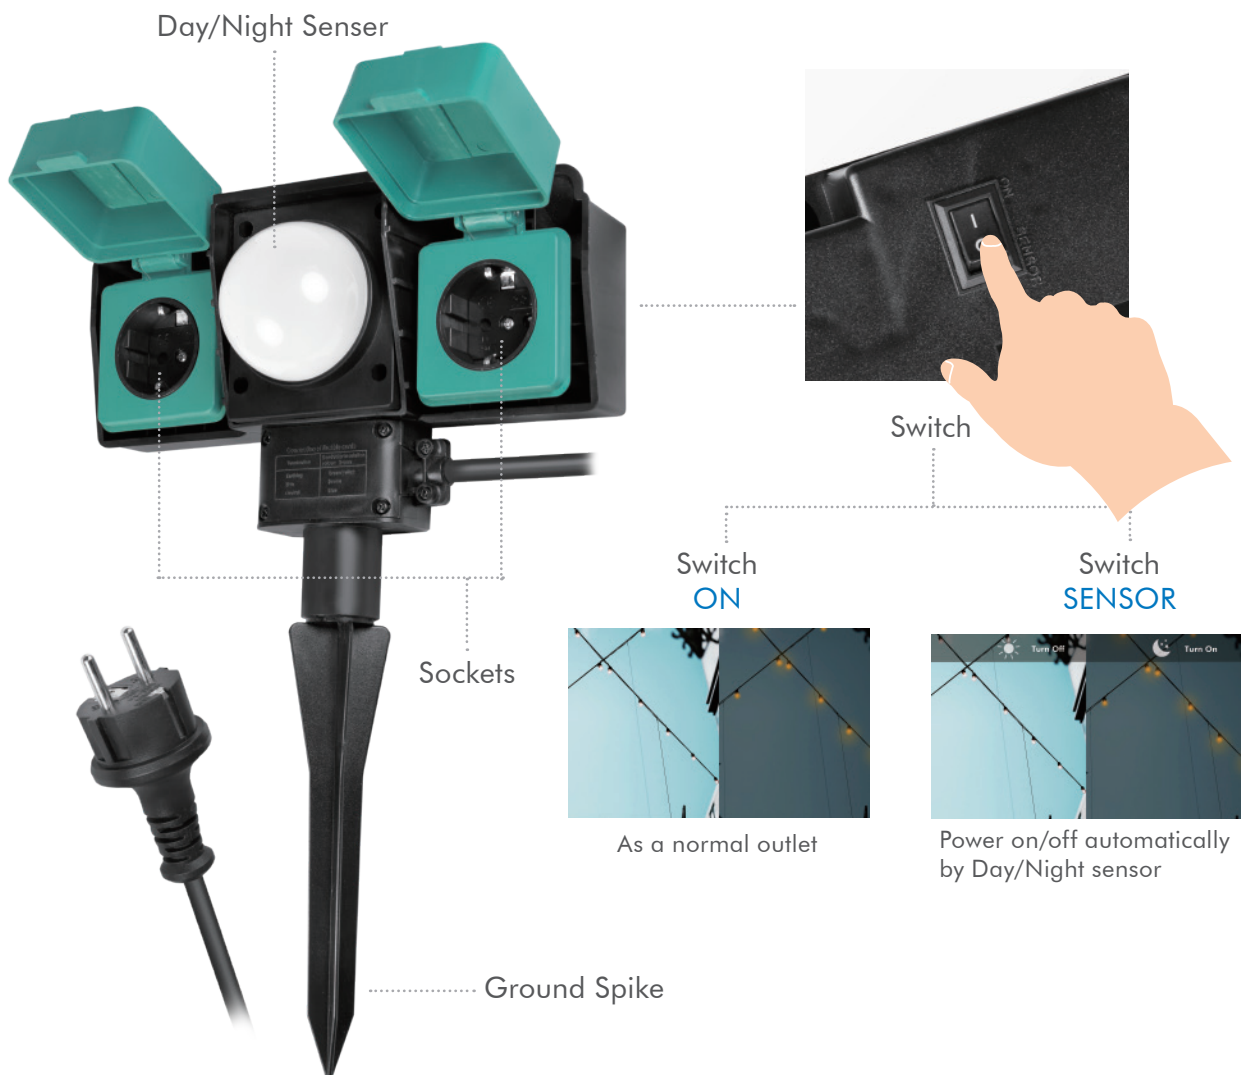

LogiLink®

Outdoor 2-Way Socket with Day/Night Sensor

Art. No.: LPS226

Organize and control two of your outdoor appliances through a single hub - perfect for use in backyards and gardens.

Best Connectivity

LPS226

4 052792 044300

Made in China

LogiLink®

Outdoor 2-Way Socket with Day/Night Sensor

Art. No.: LPS226

Day/Night Sensor

It will turn power on at dusk and off at dawn automatically. Designed for low-energy consumption and safe.

Package Contents:

- » 1 x Outdoor 2-Way Socket with Day/Night Sensor
- » 1 x Ground Spike
- » 1 x User Manual

Package Information:

- » Packing Dimension: 220 x 280 x 100mm
- » Packing Weight: 0.93kg
- » Carton Dimension: 510 x 446 x 285mm
- » Carton Q'ty: 10pcs
- » Carton Weight: 9.91kg