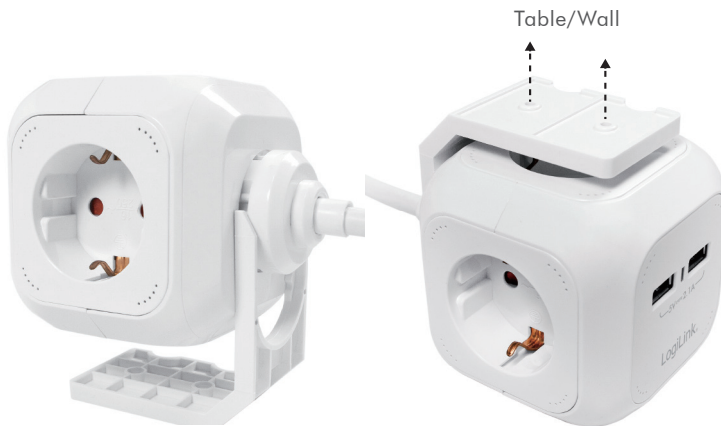

LogiLink®

Power Cube 4 Sockets Outlet Strip with 2 USB Ports

Art. No.: LPS227

Power Cube have 4 German outlets and 2 USB ports, enables you to charge 6 devices at the same time! Also include wall/table stand, screw the Power Cube at the most convenient places.

Features:

- » Provides 4 additional German outlets and 2 USB ports
- » Power input: AC 250V 50Hz, 16A max.
- » 2-USB output: 5.0V/2.1A (10.5W) max.
- » Load: Max. 3680W/16A
- » Cable: 1.4m H05VV-F 3G1.5mm²
- » LED indicator makes outlet visible under the desk
- » Operating temperature: -15°C ~ 35°C

Screw the Power Cube to the table/wall with the stand included

Charge 6 devices at the same time

Package Contents:

- » 1 x Outlet Strip
- » 1 x Stand

Package Informations:

- » Packing Dimension: 228 x 75 x 75mm
- » Packing Weight: 0.435kg
- » Carton Dimension: 330 x 205 x 330mm
- » Carton Q'ty: 16pcs
- » Carton Weight: 7.5kg