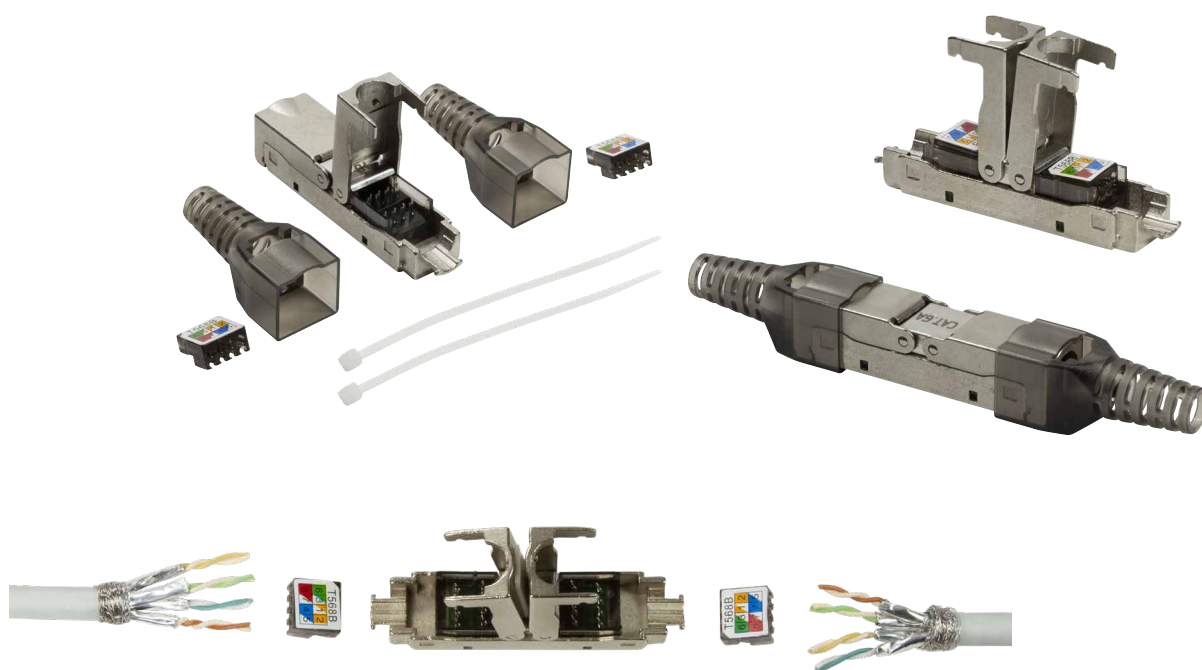

Package Contents

1x Field Assembly Cat. 6A Cable Connector, Slim Type

1x User Manual

Packaging Informations

Packing Dimension	100x110 mm
Packing Weight	0.035 kg
Carton Dimension	450x420x263 mm
Carton Q'ty	500 pcs
Carton Weight	18.7 kg

MP0046

4 052792 049954

Made in China

www.2direct.de

RoHS
compliant

*The specifications and pictures are subject to change without prior notice.
*All trade names referenced are the registered trademarks of their respective owners.