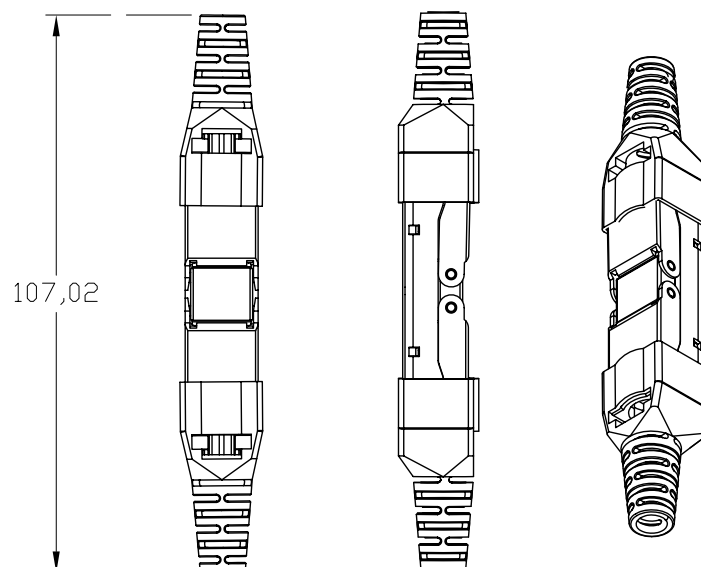

### Technical Features

Field termination Cat. 6A coupler

For AWG22-24 solid copper cable

For AWG24-26 stranded wire cable

Zinc-ally fully shielded

Metal housing

### Technical Drawings

Unit: mm

MP0046

4 052792 049954

Made in China

[www.2direct.de](http://www.2direct.de)

RoHS  
compliant

\*The specifications and pictures are subject to change without prior notice.  
\*All trade names referenced are the registered trademarks of their respective owners.

## Packaging Informations

Packing Dimension	100x110 mm
Packing Weight	0.035 kg
Carton Dimension	450x420x263 mm
Carton Q'ty	500 pcs
Carton Weight	18.7 kg

MP0046

4 052792 049954

Made in China

[www.2direct.de](http://www.2direct.de)