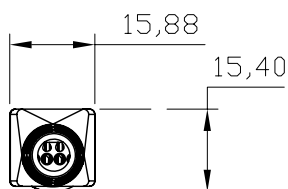

### Technical Drawings

Unit: mm

MP0046

4 052792 049954

Made in China

[www.2direct.de](http://www.2direct.de)

RoHS  
compliant

\*The specifications and pictures are subject to change without prior notice.  
\*All trade names referenced are the registered trademarks of their respective owners.

## Packaging Informations

Packing Dimension	100x110 mm
Packing Weight	0.035 kg
Carton Dimension	450x420x263 mm
Carton Q'ty	500 pcs
Carton Weight	18.7 kg

MP0046

4 052792 049954

Made in China

[www.2direct.de](http://www.2direct.de)