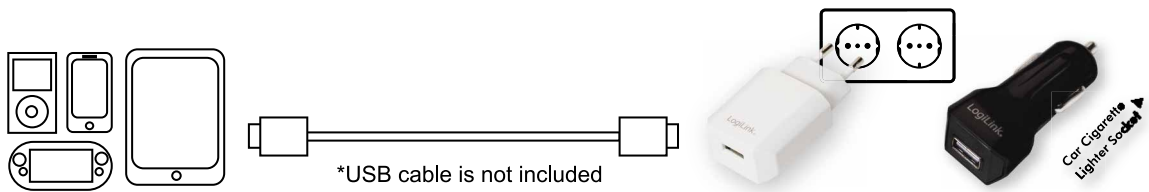

LogiLink®

USB Travel Charger Combo Kit

Art. No.: PA0109

Package Contents:

- » 1x USB Car Charger
- » 1x USB Charger
- » 1x User Manual

Package Informations:

- » Packing Dimension: 240x148x32 mm
- » Packing Weight: 0.1 kg
- » Carton Dimension: 535x345x265 mm
- » Carton Q'ty: 40 pcs
- » Carton Weight: 4.7 kg

*Remove any device attached on the charger before starting the car to avoid damage to the electronic device.
Please check your gadget power requirement and compatibility.

PA0109

Made in China

RoHS
compliant

*The specifications and pictures are subject to change without prior notice.
*All trade names referenced are the registered trademarks of their respective owners.