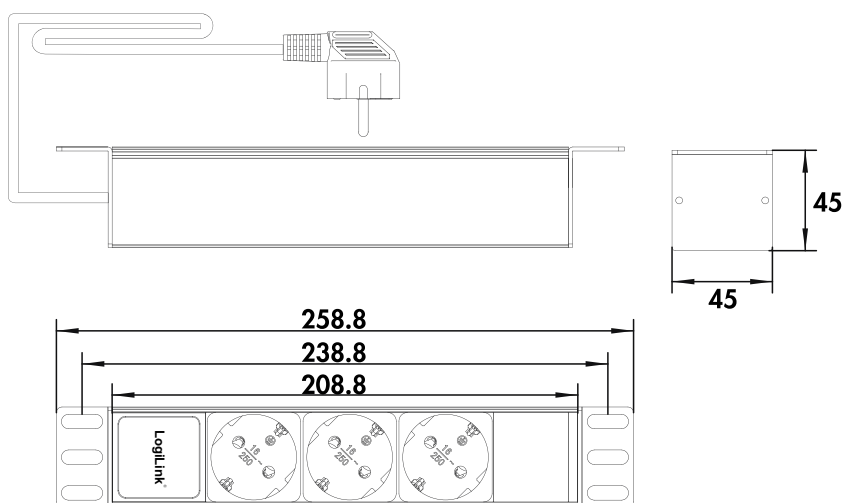

10" Power Distribution Unit 3-Way German Socket

Art no.: PDU3B01

Technical Features

1U rackmountable design

With 10" mounting frame

Robust aluminum housing, IP20

Sockets: 3x German type socket CEE7/3, 45° angled

Connection: 2 m connection cable H05VV-F 3G 1.5 mm² with Safety plug CEE 7/7, angled

Power: 230 Vac 50 Hz/16 A, max. 3600 W

Works with data centers, server rooms and telecom equipment

Color: Black

Technical Drawing

Unit: mm

PDU3B01 v.2

4 052792 026719

Made in China

www.2direct.de

* The specifications and pictures are subject to change without notice.
* All trade names referenced are the registered trademarks of their respective owners.

Package Contents

1x 10" Power Distribution Unit

1x Screw Package

1x User Manual

Packaging Information

Packing Dimension	515 x 95 x 60 mm
Packing Weight	0.7 kg
Carton Dimension	530 x 320 x 220 mm
Carton Q'ty	10 pcs
Carton Weight	7.5 kg