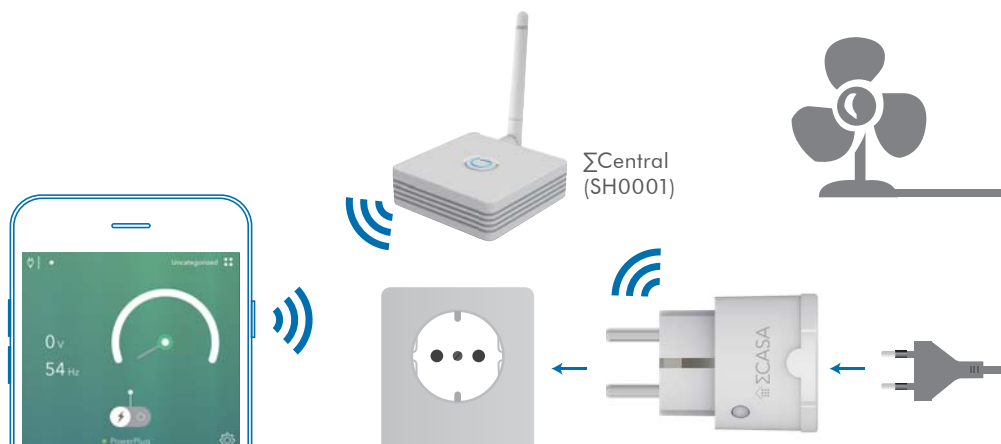

LogiLink®

ΣPlug

Art. No.: SH0002

ΣPlug controls plugged in devices remotely as well as monitors your home appliances' energy usage and schedules them to save power. Whether the standing lamp, coffee machine or radiator, you can control the switching states of the socket easily on the move. No more waiting for a coffee or a warm home or worrying about forgotten switched on lights.

Features:

- » On/Off switch control, monitoring and scheduling
- » Power consumption measurement, cost calculation and statistics help cutting the power bill by acknowledging the problem source
- » Overload warning and protection for security of electricity supply
- » Exclusive ΣLink enable various conditions to activate your smart life, i.e. turn on fan upon reaching 28°C
- » Compatible with Medion® Smart Home Systems

ΣPlug

Art. No.: SH0002

Specification:

Bluetooth	V4.0
Operating Power	220~240 VAC +/- 10%, 50/60Hz
Rated Load Current	Normal load - 2200W Full load - 2201 ~ 2500W Over load - over 2500W
Power Consumption	Standby mode < 0,5W
Operating Temperature	0 ~ 40°C
Operating Humidity	20% ~ 90%RH
Transmission Range	25m for mixed space, 100m for open space
Dimension	Ø47mm x 73mm