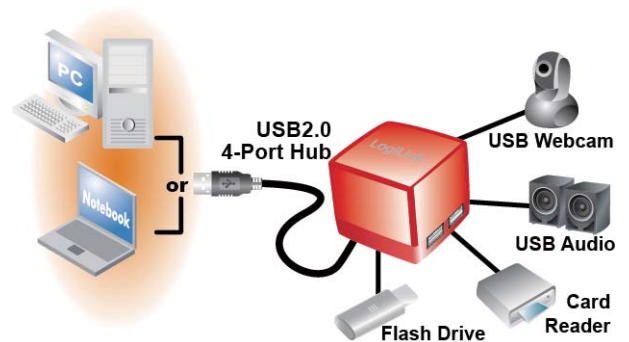

Art No. UA0122

Cube USB2.0 4-Port Hub, Red

Specification:

- Unique design
- Compliant to USB1.1/2.0 Specification
- Supports 1 x Up-stream port and 4 x Down-stream ports
- Equipped with over-current Detection & Protection
- LED Lighting

Package Contents:

- 1 x "Cube" USB2.0 4-Port Hub
- 1 x User Manual

Packaging Information:

- Packing Dimension: 80x140x70 mm
- Packing Weight: 0.12kg
- Carton Dimension: 575x415x160 mm
- Carton Q'ty: 40pcs
- Carton Weight: 5kgs