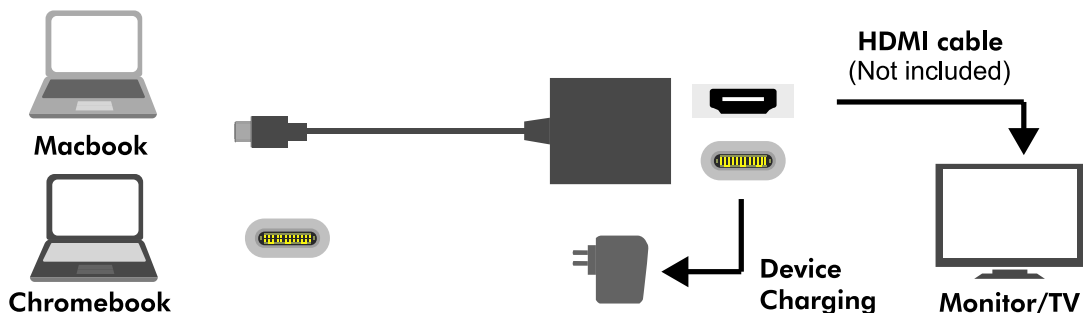

LogiLink®

USB 3.2 Gen 1 to HDMI Adapter with PD

Art. No.: UA0257

The USB-C™ to HDMI Charging Adapter lets you connect to your MacBook with a USB-C™ port to an HDMI display, while also connecting to a USB-C™ to charging cable at the same time.

This adapter allows you to mirror your MacBook or Chromebook display to your HDMI-enabled TV or display in up UHD 4K2K (3840x2160) at 30Hz.

Simply connect the adapter to the USB-C™ port on your MacBook or Chromebook, and then to your TV or projector via an HDMI cable; it supports both video and audio output.

You can also connect a charging cable to the USB-C™ port to charge your MacBook or Google Chromebook or any other USB-C™ supported devices.

Features:

- » Supports USB-C™ input and HDMI output
- » Supports DisplayPort 1.2 Alt-mode
- » Supports HDMI resolution up to 4Kx2K @30 Hz
- » Supports both video and audio output
- » USB-C™ female port supports USB Power Delivery Profile 4 up to 60 W (20 V/3 A)
- » Supports simultaneous charging to your MacBook or Google Chromebook, or any other USB-C™ supported devices
- » Easy to use and carry