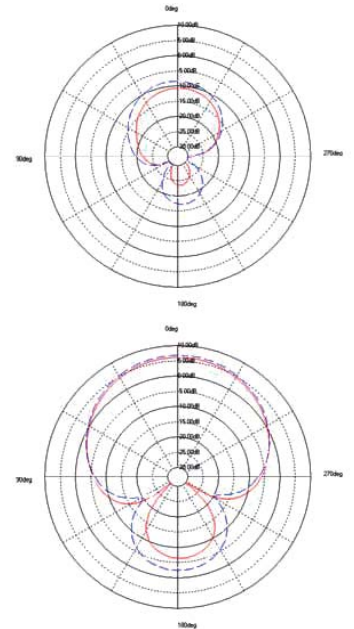

* The specifications and pictures are subject to change without notice.
*All trade names referenced are the registered trademark of their respective owners.