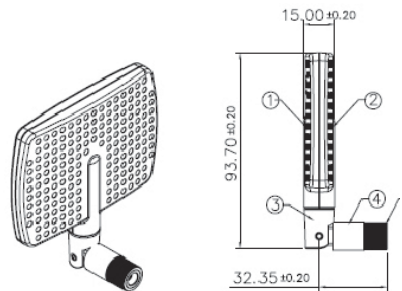

### Specification:

- SMA male reverse connector
- 7dBi Directional Antenna type
- Panel type
- Frequency range: 2.4 - 2.5GHz
- Gain: 7 dBi
- V.S.W.R. < 2.0
- Impedance: 50Ω
- Beam Width: H Plane 80° /E Plane: 70°
- Polarization: Linear, Vertical
- Usable for Wireless IEEE 802.11 b/g/n
- Used for wireless router, access point or the adapter with detachable reversed SMA antenna connection

### Feature:

- SMA male reverse connector
- 7 dBi Indoor directional antenna
- Panel type

### Packaging Information:

- Packing Dimension: 125x130x35 mm
- Packing Weight: 0.092kg
- Carton Dimension: 435x260x240 mm
- Carton Q'ty: 36pcs
- Carton Weight: 4.1kgs

\* The specifications and pictures are subject to change without notice.  
\*All trade names referenced are the registered trademark of their respective owners.